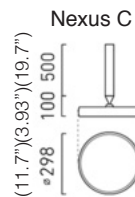

General and spot lighting. The luminaires will work perfectly at hotels, in art galleries, museums or restaurants, but also residential spaces.

Installation Note:
Fixture includes ∅4" round backplate

ORDERING INFO