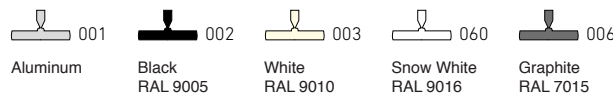

FINISH OPTIONS