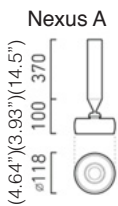

General and spot lighting. The luminaires will work perfectly at hotels, in art galleries, museums or restaurants, but also residential spaces.

Installation Note:
Fixture includes ∅4" round backplate

ORDERING INFO